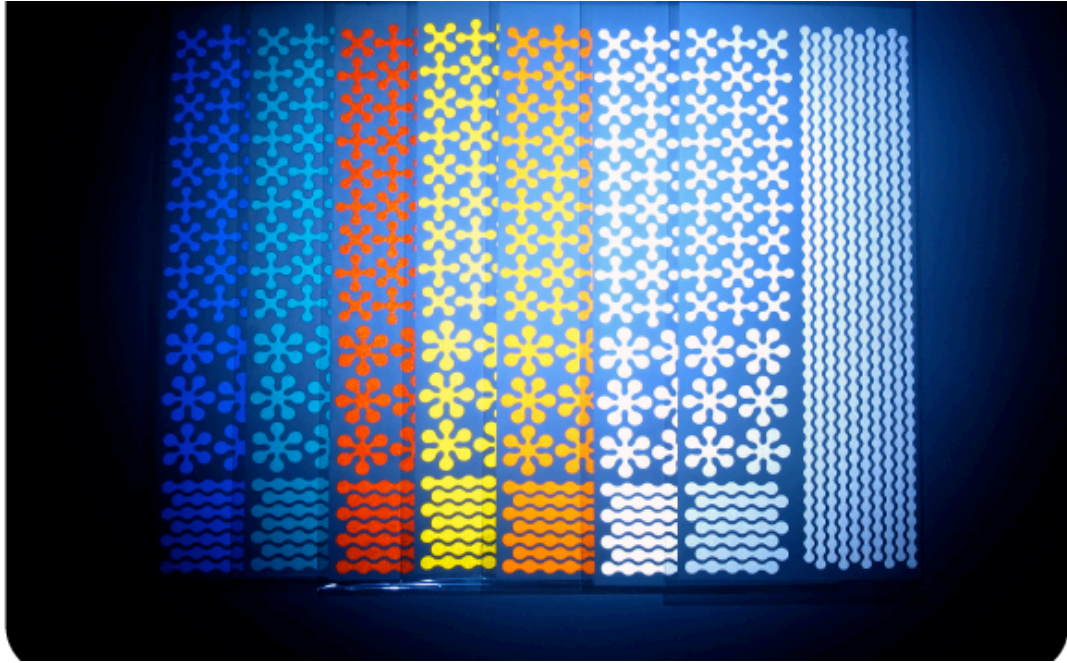

Reflective Decals

Each kit enables easy customization of your bike frame, helmet, rims, and accessories. Reflective Bike Decals are not intended as a substitute for safety lights, but will greatly increase your visibility on the road.

Make your night riding safer with reflective decals. They contain fine glass beads that reflect light back to its source.

Each Kit contains ;

51 individual decals allowing easy customization of your bike frame, helmet, rims and accessories. They are available in seven colours as you can see on the above pictures.