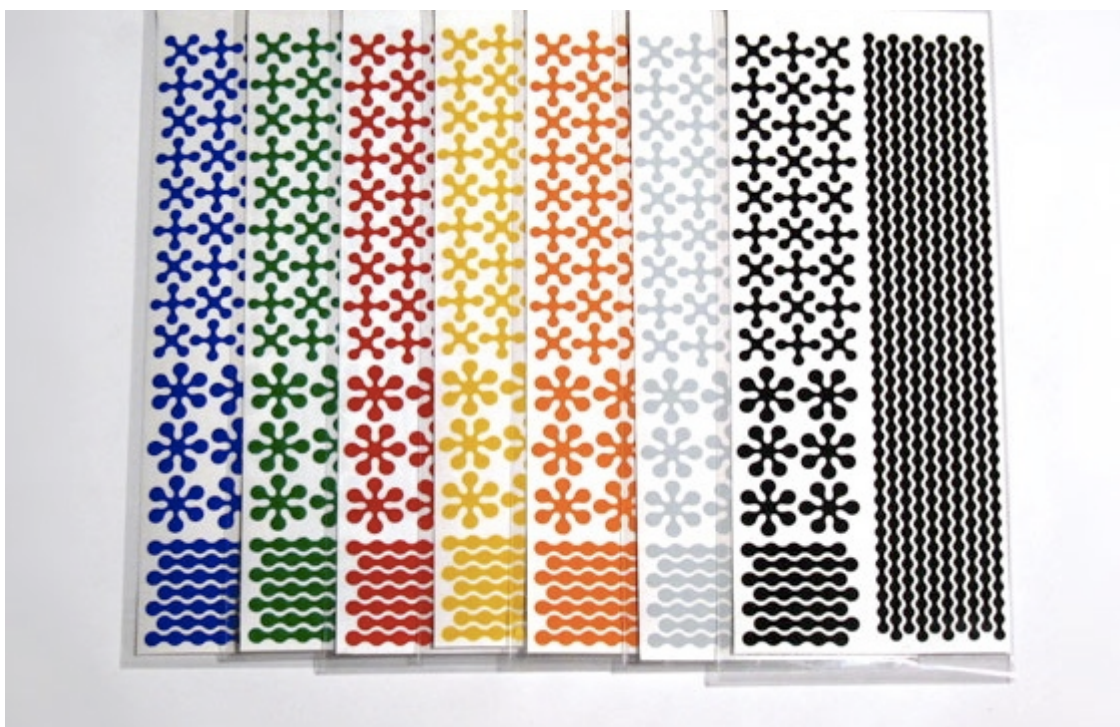

Reflective Decals

Each kit enables easy customization of your bike frame, helmet, rims, and accessories. Reflective Bike Decals are not intended as a substitute for safety lights, but will greatly increase your visibility on the road.

Make your night riding safer with reflective decals. They contain fine glass beads that reflect light back to its source.

Each Kit contains ;

51 individual decals allowing easy customization of your bike frame, helmet, rims and accessories. They are available in seven colours as you can see on the above pictures.